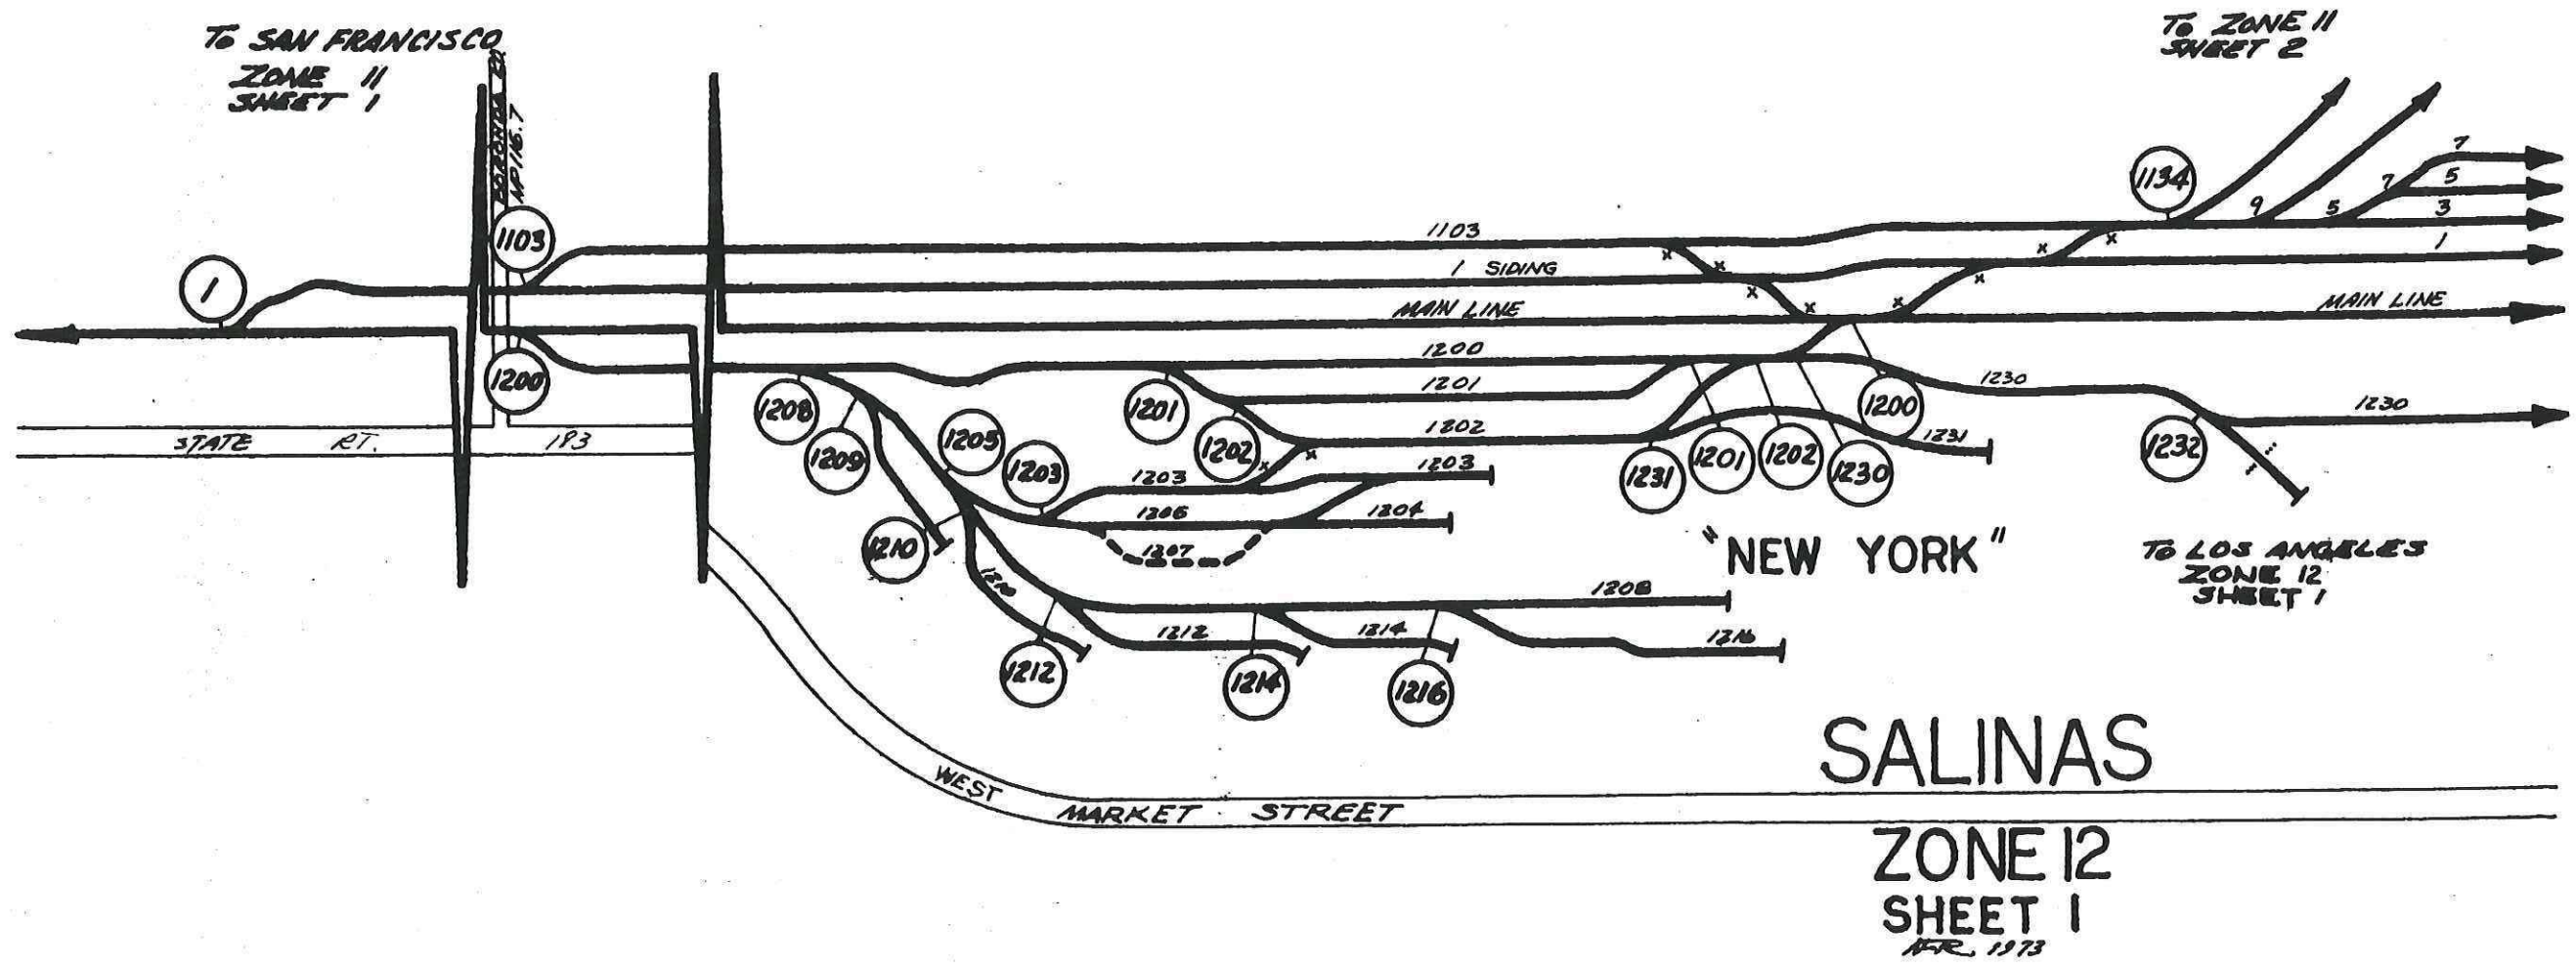

ZONE 12

<u>Track</u>	<u>Industry</u>	<u>Code/Spot</u>
1200	Storage Track	91
1201	Uni-Kool Ice Co.(Union)	95
1202	Uni-Kool Ice Co.	95
1203	Lead Track	91
1204	Uni-Kool Ice Co.(Union) (Vacuum Tube)	99
1205	Uni-Kool Ice Co.(Union)	91
1207	Out of Service	99 1-6
1208	Lead Track	91
1209	Oshita, Inc.	95 1-5
1210	Pacific Fruit & Produce	95 1-6
1212	Pacific Fruit & Produce	95 1-3
1214	Uni-Kool Ice Co.(Union)	95,99 1-4
1216	Uni-Kool Ice Co.(Union)	95 1-10
1216	Mid Coast	95
1216	D'Arrigo	95
1216	Desert Produce	95
1216	Schumann Farms	95
1216	Continental Produce	95

<u>Track</u>	<u>Industry</u>	<u>Code/Spot</u>
1230	Lead Track	91
1230	Team Track	90,95 1,2,3,4
1230	R & M Produce	2-16
1230	Salinas Valley Appliance	2
1231	Joseph George Distr.	1,2
1232	Pur-Gro.	95 1,2
1232	Jack T. Baillie	95 1,2
1234	Vacant	
1240	PMT	95 1-5
1242	Team Track	90,97

SALINAS
ZONE 12
SHEET 2
NFR 1978