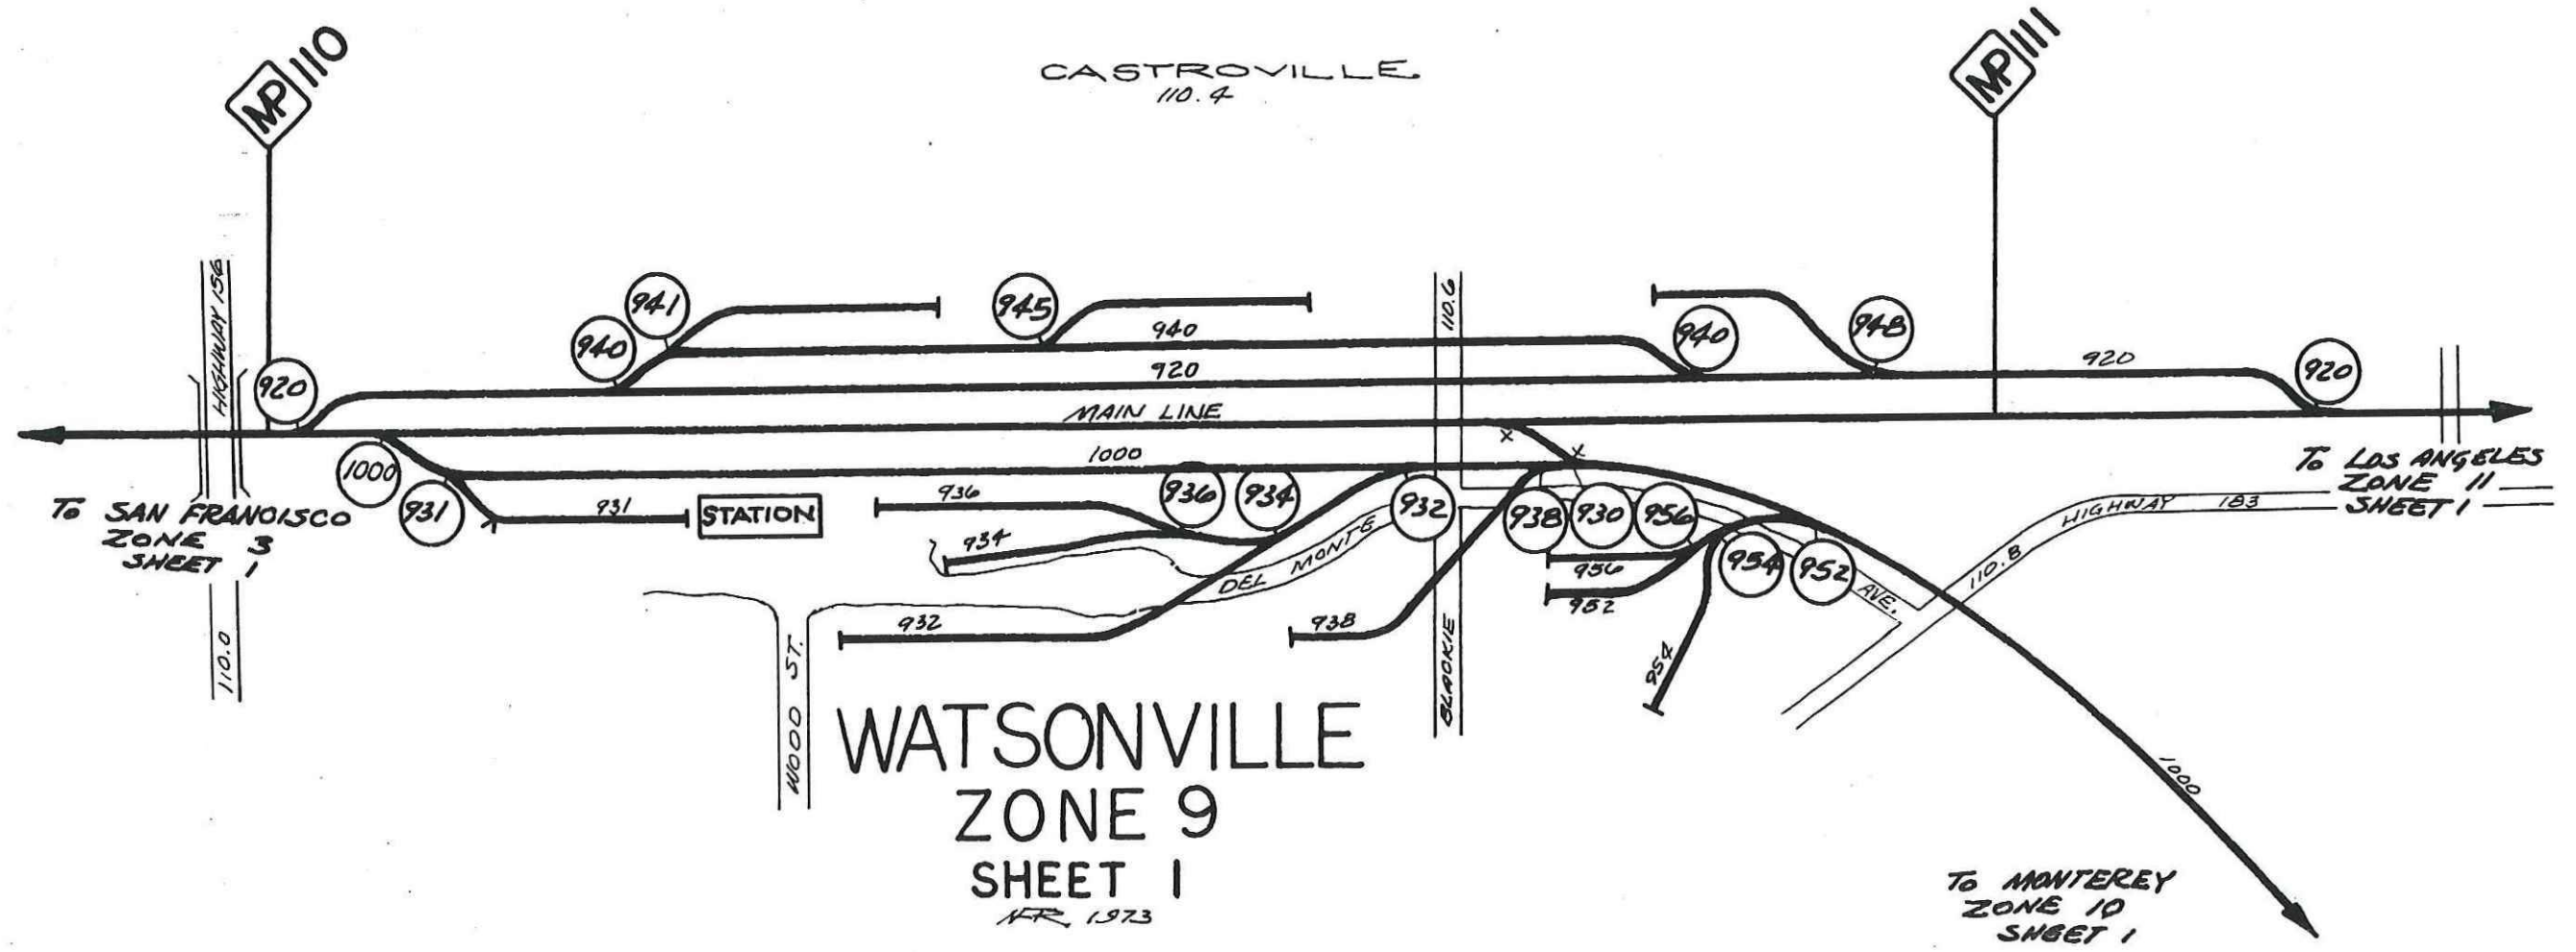

ZONE 9  
(Castroville)

<u>Track</u>	<u>Industry</u>	<u>Code/Spot</u>
920	Castroville Siding	
931	Rip Track	99
932	California Artichoke	95
934	Team Track	90
936	Coach Track	91
938	Monterey Bay Pkg.	95
940	Middle Track	
941	Stock Track	99
945	Castroville Mrktg.	95
948	Vacant	99
952	Gene Boggiatto	95
954	D'Arrigo Bros. (New Shed)	95
956	D'Arrigo Bros. (Old Shed)	95
1000	Monterey Main	

CASTROVILLE  
110.4

WATSONVILLE  
ZONE 9  
SHEET 1  
NFR, 1973

To SAN FRANCISCO  
ZONE 3  
SHEET 1

To LOS ANGELES  
ZONE 11  
SHEET 1

To MONTEREY  
ZONE 10  
SHEET 1

MP 110

MP 111

STATION

MAIN LINE

DEL MONTE

BLANCKIE

110.8  
HIGHWAY 183  
AVE.

HIGHWAY 156

110.0

1100 ST.

110.6

920

920

920

940

941

945

940

940