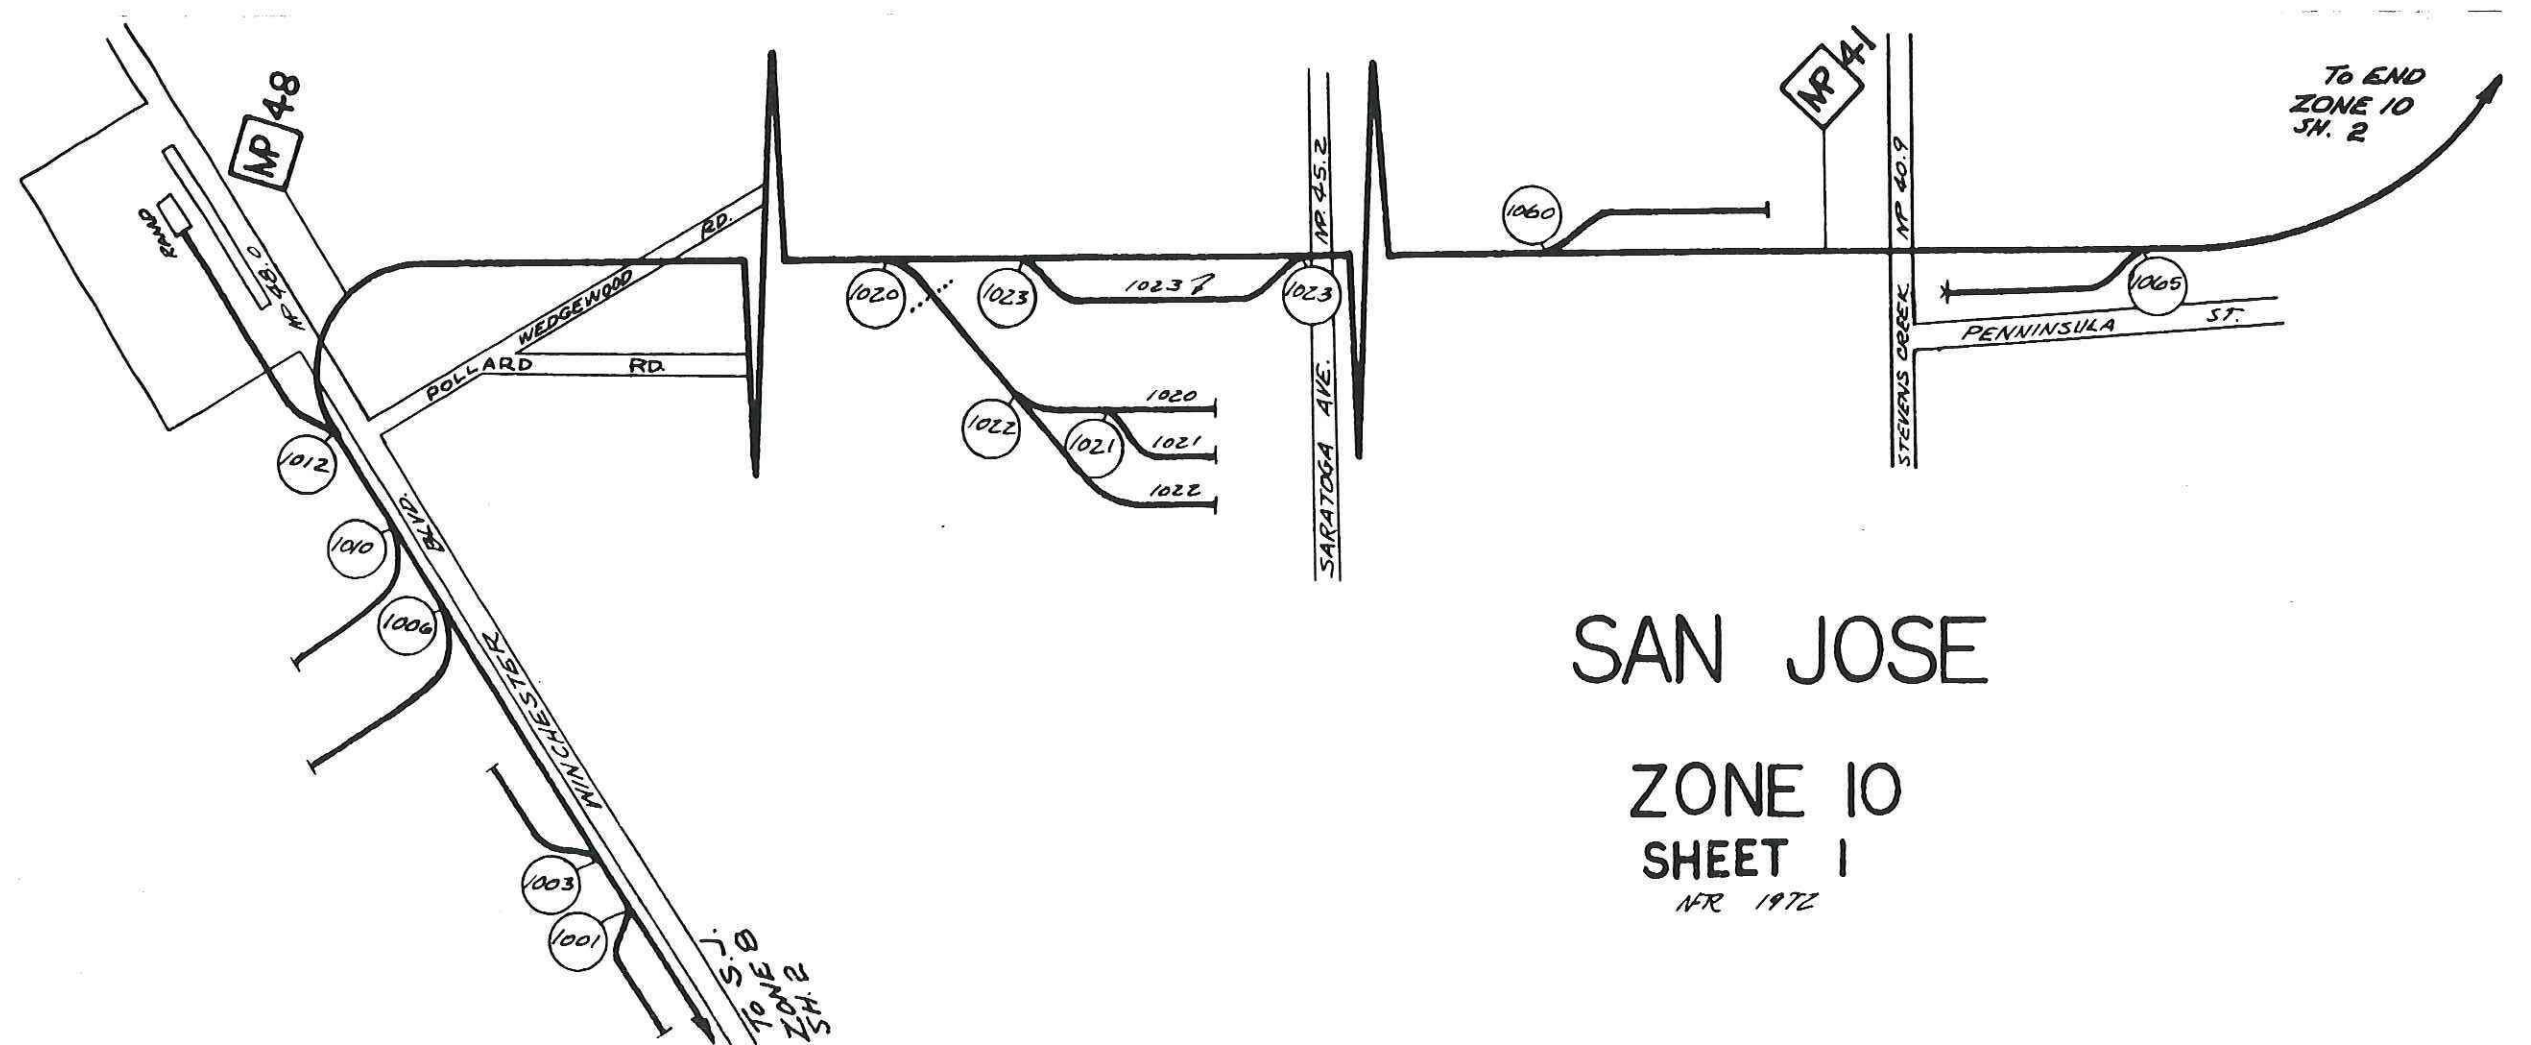

ZONE 10
SERVED BY PERMANENTE LOCAL

<u>Track No.</u>	<u>Industry</u>
1001	Campbell Lumber
1003	R.V. Cloud
1006	IBM - Card Plant
1010	Bard-Parker Divn. Becton, Dickinson of California
1012	Vasona Team Track
1020	Paul Masson Vineyards
1021	Paul Masson Vineyards
1022	Paul Masson Vineyards
1023	SP Runaround Track
1060	Richard Woelffel Cannery
1065	Monta Vista Team Track
1085	Kaiser Aluminum Company
1085	Kaiser Cement & Gypsum

SAN JOSE

ZONE 10
SHEET 1

APR 1972