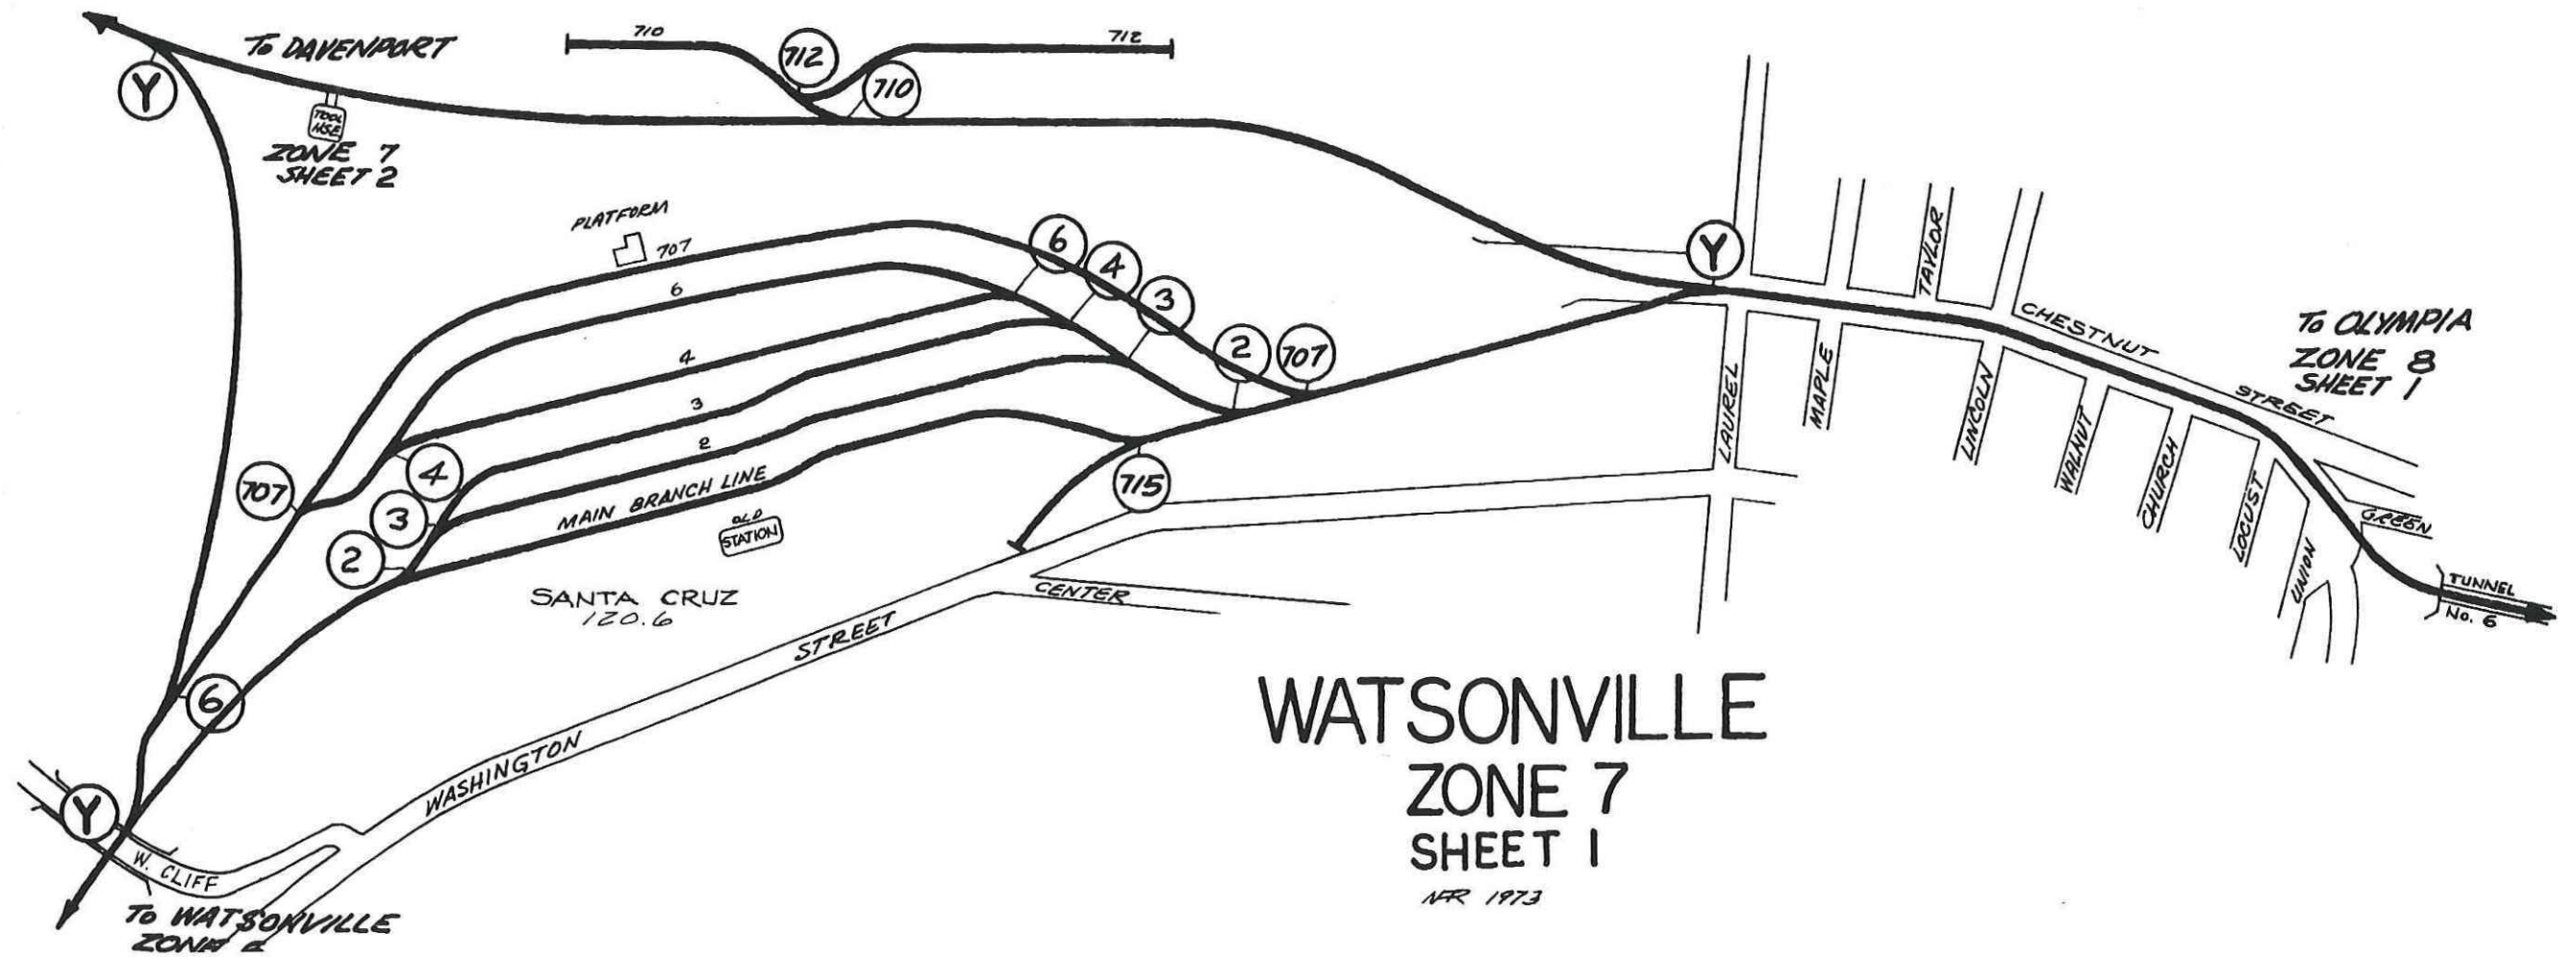

ZONE 7
(Santa Cruz Branch)
(Davenport Branch)

<u>Track</u>	<u>Industry</u>	<u>Code/Spot</u>	<u>Track</u>	<u>Industry</u>	<u>Code/Spot</u>
2	Yard Track	91	791	P C A (Gypsum)	92
3	Yard Track	91	793	P C A (Cement)	92
4	Yard Track	91	795	P C A (Lime Rock)	92
6	Yard Track	91	799	P C A (Storage)	92
707	House Track				
710	Drill Track				
712	John Inglis	95			
715	Team Track	90			
722	Vacant	99			
723	Moceo	99			
724	Birds Eye	95			
726	Santa Cruz Artichoke	95			
729	Mondo	95			
730	Lipton Tea				
731	Pfyffer	95			
733	Wrigley				
735	Runaround				
755	Granite Rock	94			
790	Passing Track				

WATSONVILLE
 ZONE 7
 SHEET 1
 APR 1973

WATSONVILLE
ZONE 7
SHEET 2

NFR 1973

To SANTA CRUZ
 ZONE 7
 SHEET 1

DAVENPORT

To DAVENPORT
 ZONE 7
 SHEET 3