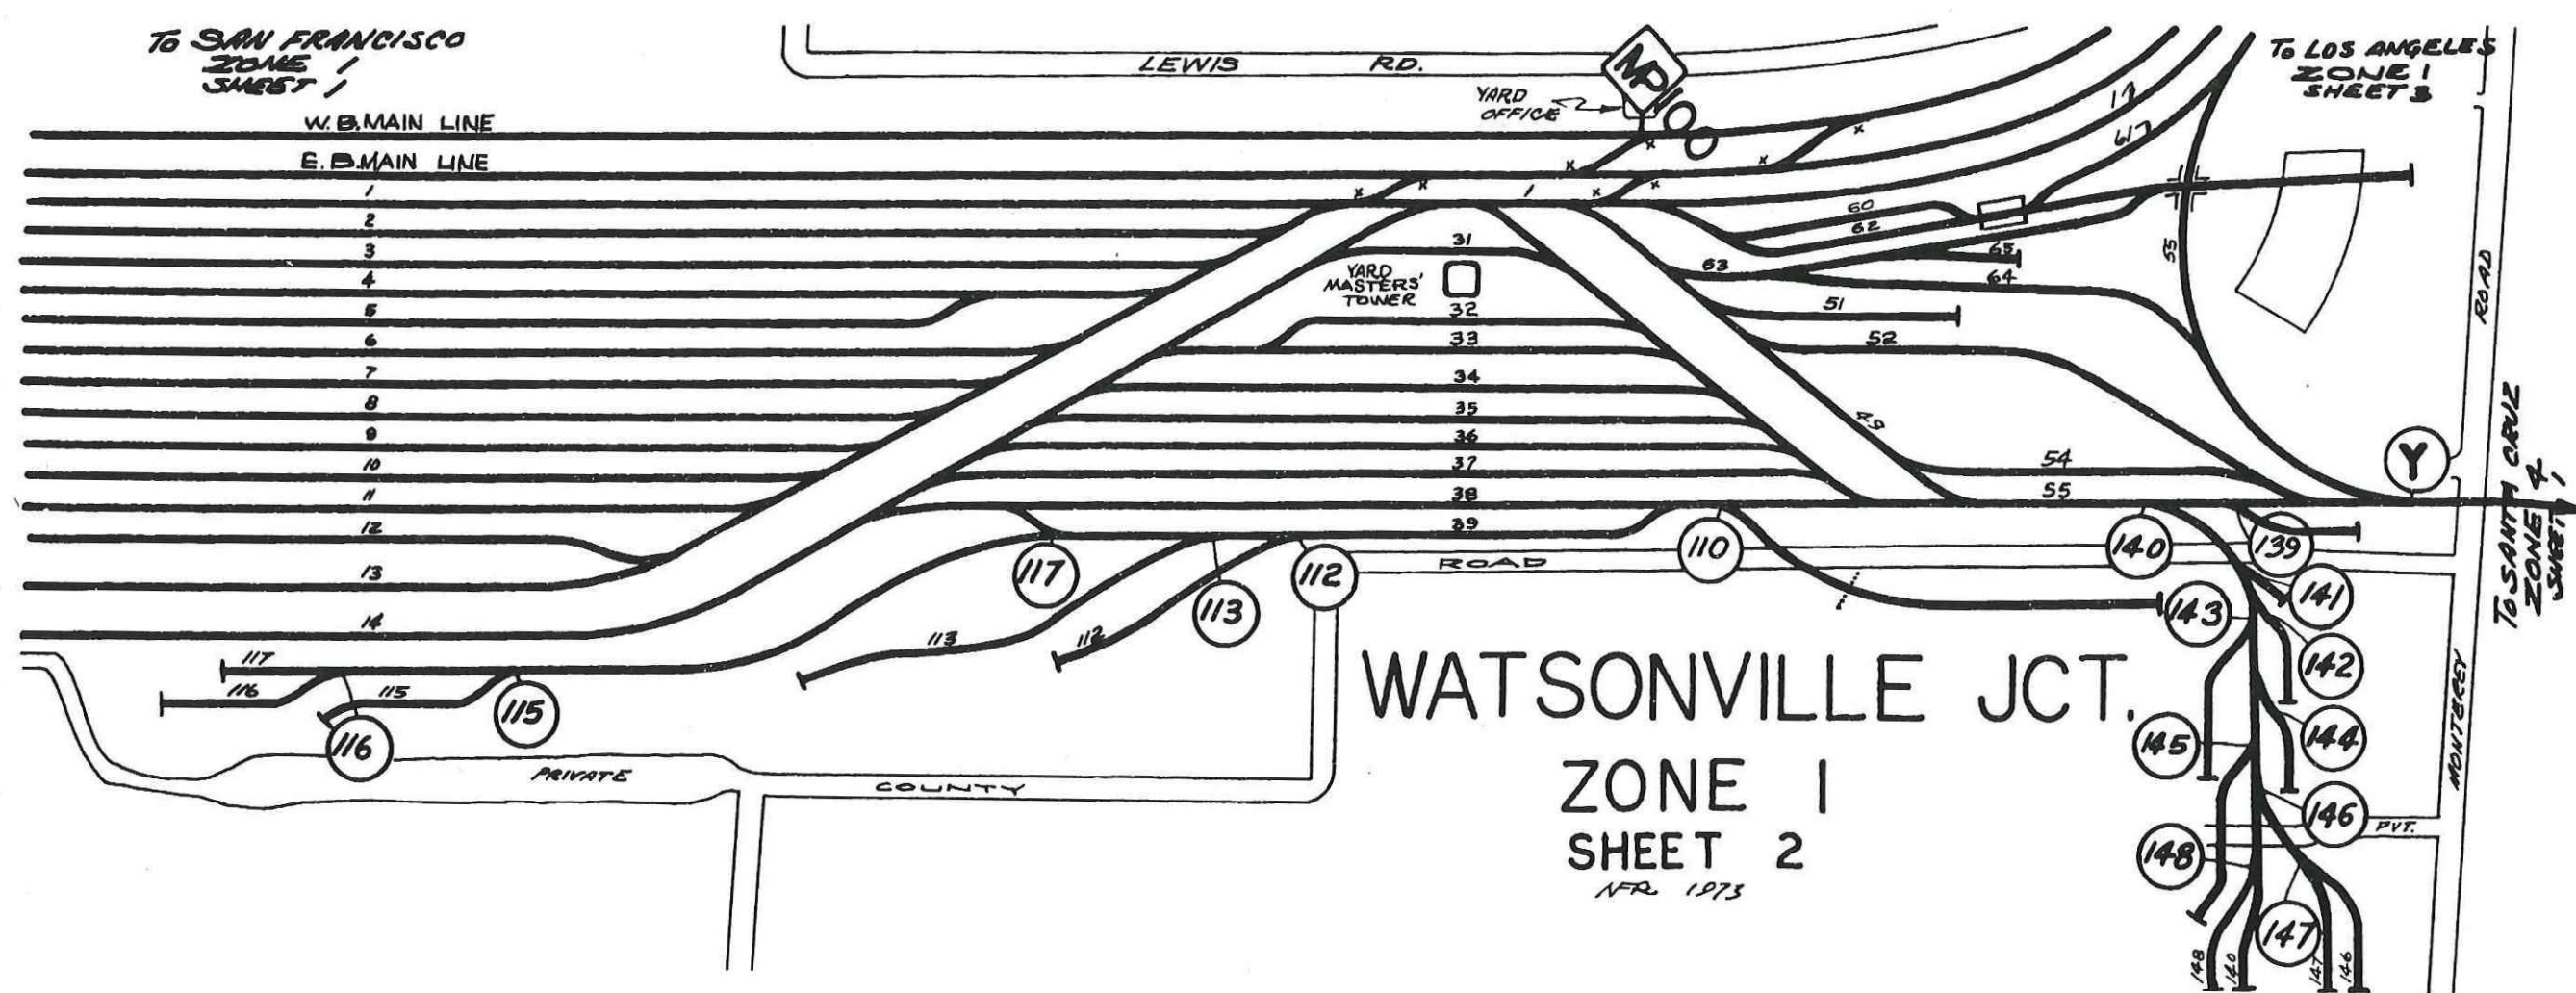

ZONE 1
(Watsonville Jct.)

<u>Track</u>	<u>Industry</u>	<u>Code/Spot</u>	<u>Track</u>	<u>Industry</u>	<u>Code/Spot</u>
110	Calif. Farm Products	95 4,5,6,7	145	Marinovich	1,2,3,4
110	Smuckers	95 4,5,6,7	146	Crosetti	95
112	Vacant (Out of service)	95	147	Crosetti	99
113	Vacant	95	148	Matiasevich	1,2,3,4
115	Vacant	95	171	Watkins	
116	Vacant	95	172	Team Track	90-97
117	Lead Track				
139	Old Corral Track	99-91			
140	Lead Track				
140	Matiasevich (end)	99			
141	Richfield Oil	95 1			
141	Smuckers	4, 5			
142	Nestle	1,2,3			
143	Marinovich	4, 5			
144	Nestle	1, 2			

TO SAN FRANCISCO
ZONE 2
SHEET 2

WATSONVILLE JCT.
ZONE 1
SHEET 1
APR 1973

WATSONVILLE JCT.
 ZONE 1
 SHEET 3
 APR 1973