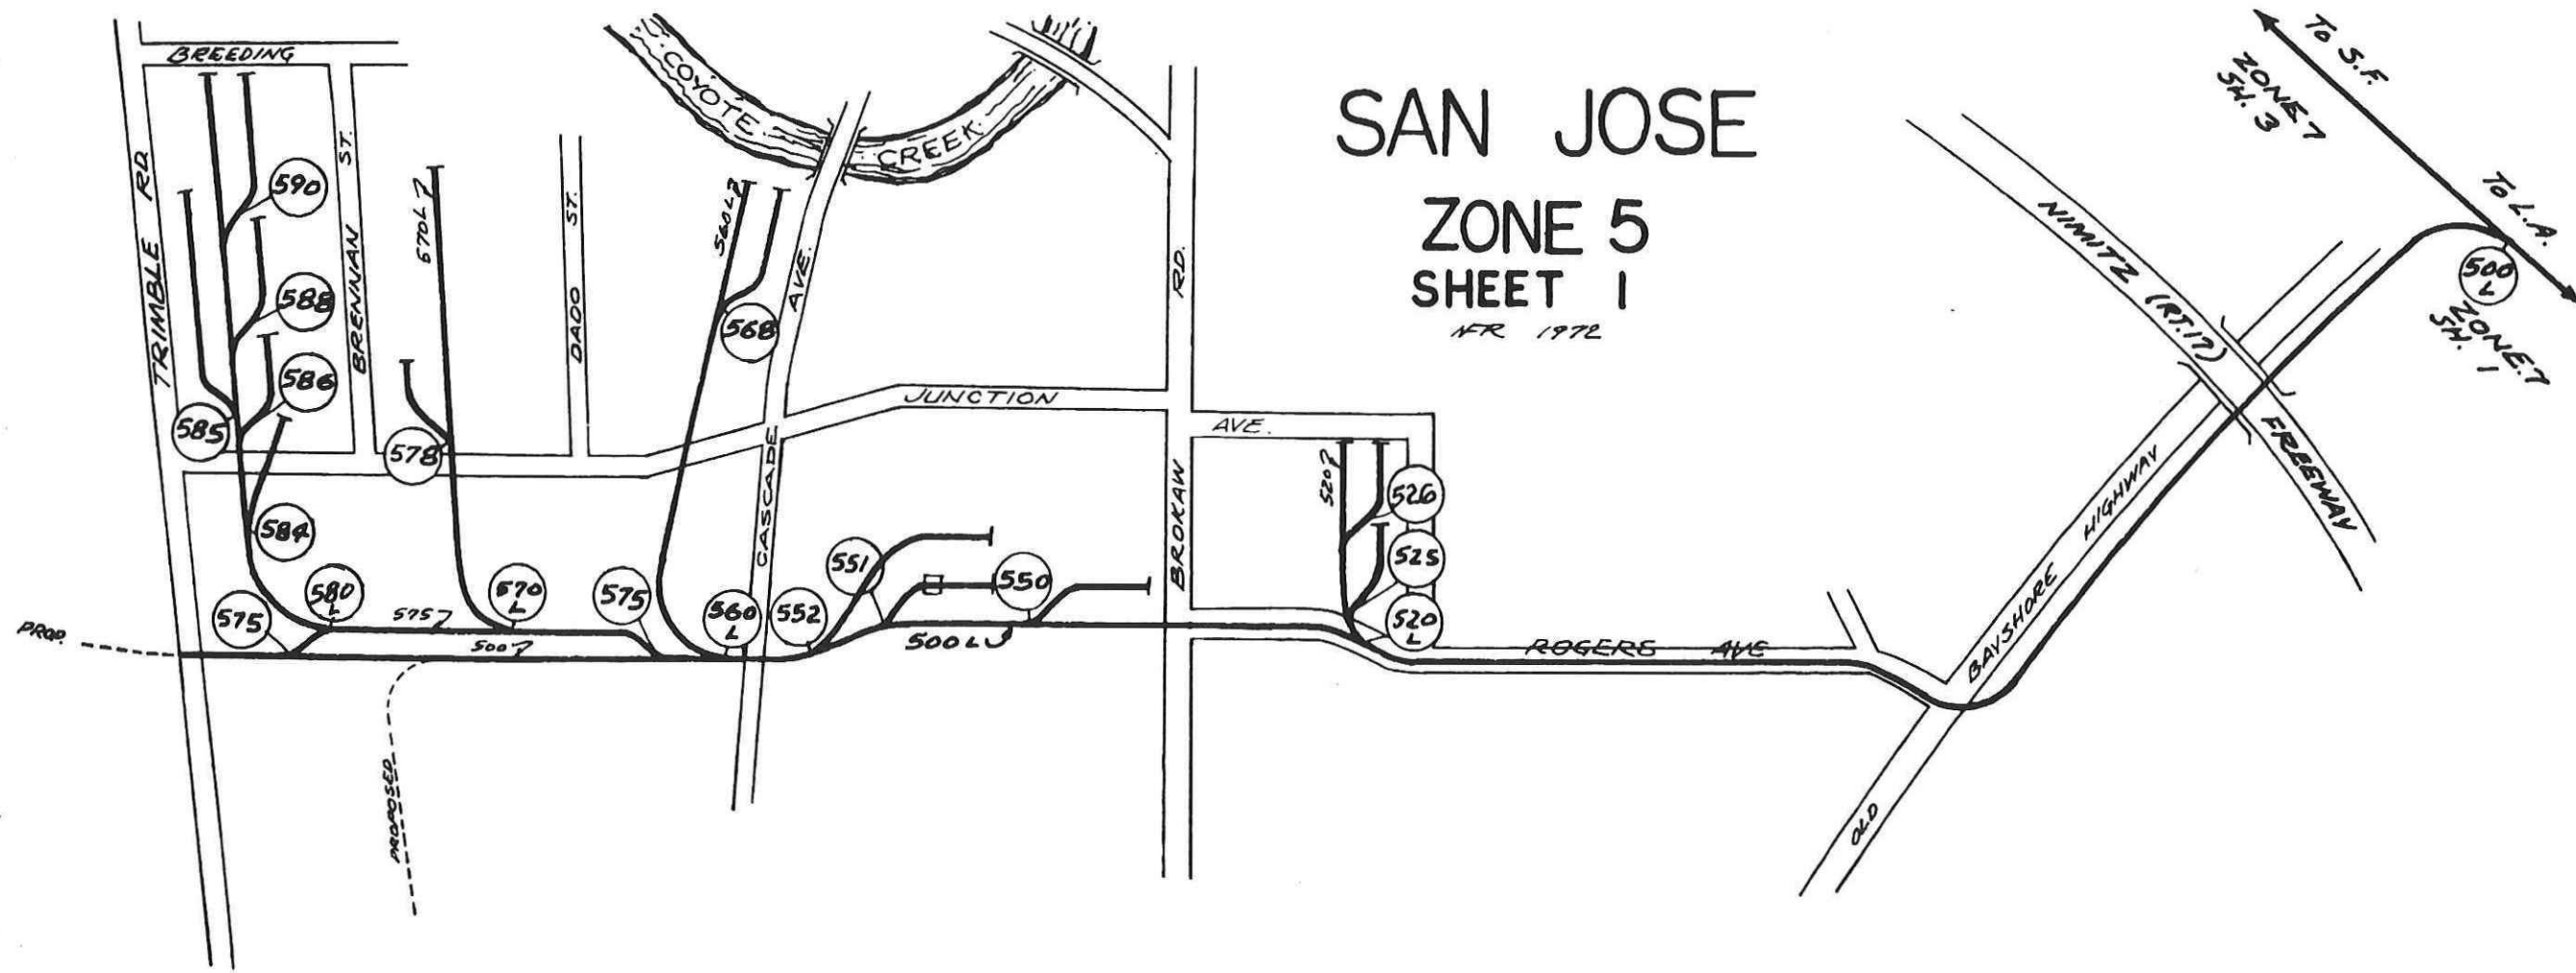

ZONE 5
SAN JOSE AREA

<u>Track No.</u>	<u>Industry</u>
500	North S.J. Ind'l. Pk. Lead Track
520	Lead Track
525	Pioneer Distributors
526	Lake Sales
550	Rogers Avenue Team Track
551	Fibreboard Corp. (pit)
552	Fibreboard Corp.
560	Lead Track
568	Kragen Auto Supply
570	Lead Track
575	SP Runaround
578	Montgomery Ward
580	Lead Track
584	Hollingshead
585	Arcata Graphics
586	Scott Paper
588	Lash Distributors
588	Novelty Distributors
590	Data Transportation

SAN JOSE
ZONE 5
SHEET 1
APR 1972

BREEDING

TRIMBLE RD

BRENNAN ST

DADO ST

CASCADE AVE

BROOK RD

AVE

ROGERS AVE

BAYSHORE HIGHWAY

NIMITZ (RT. 17) FREEMAN

COYOTE CREEK

To S.F.
ZONE 7
SH. 3

To L.A.
ZONE 7
SH. 1

590

588

586

585

584

580 L

575

570 L

575

560 L