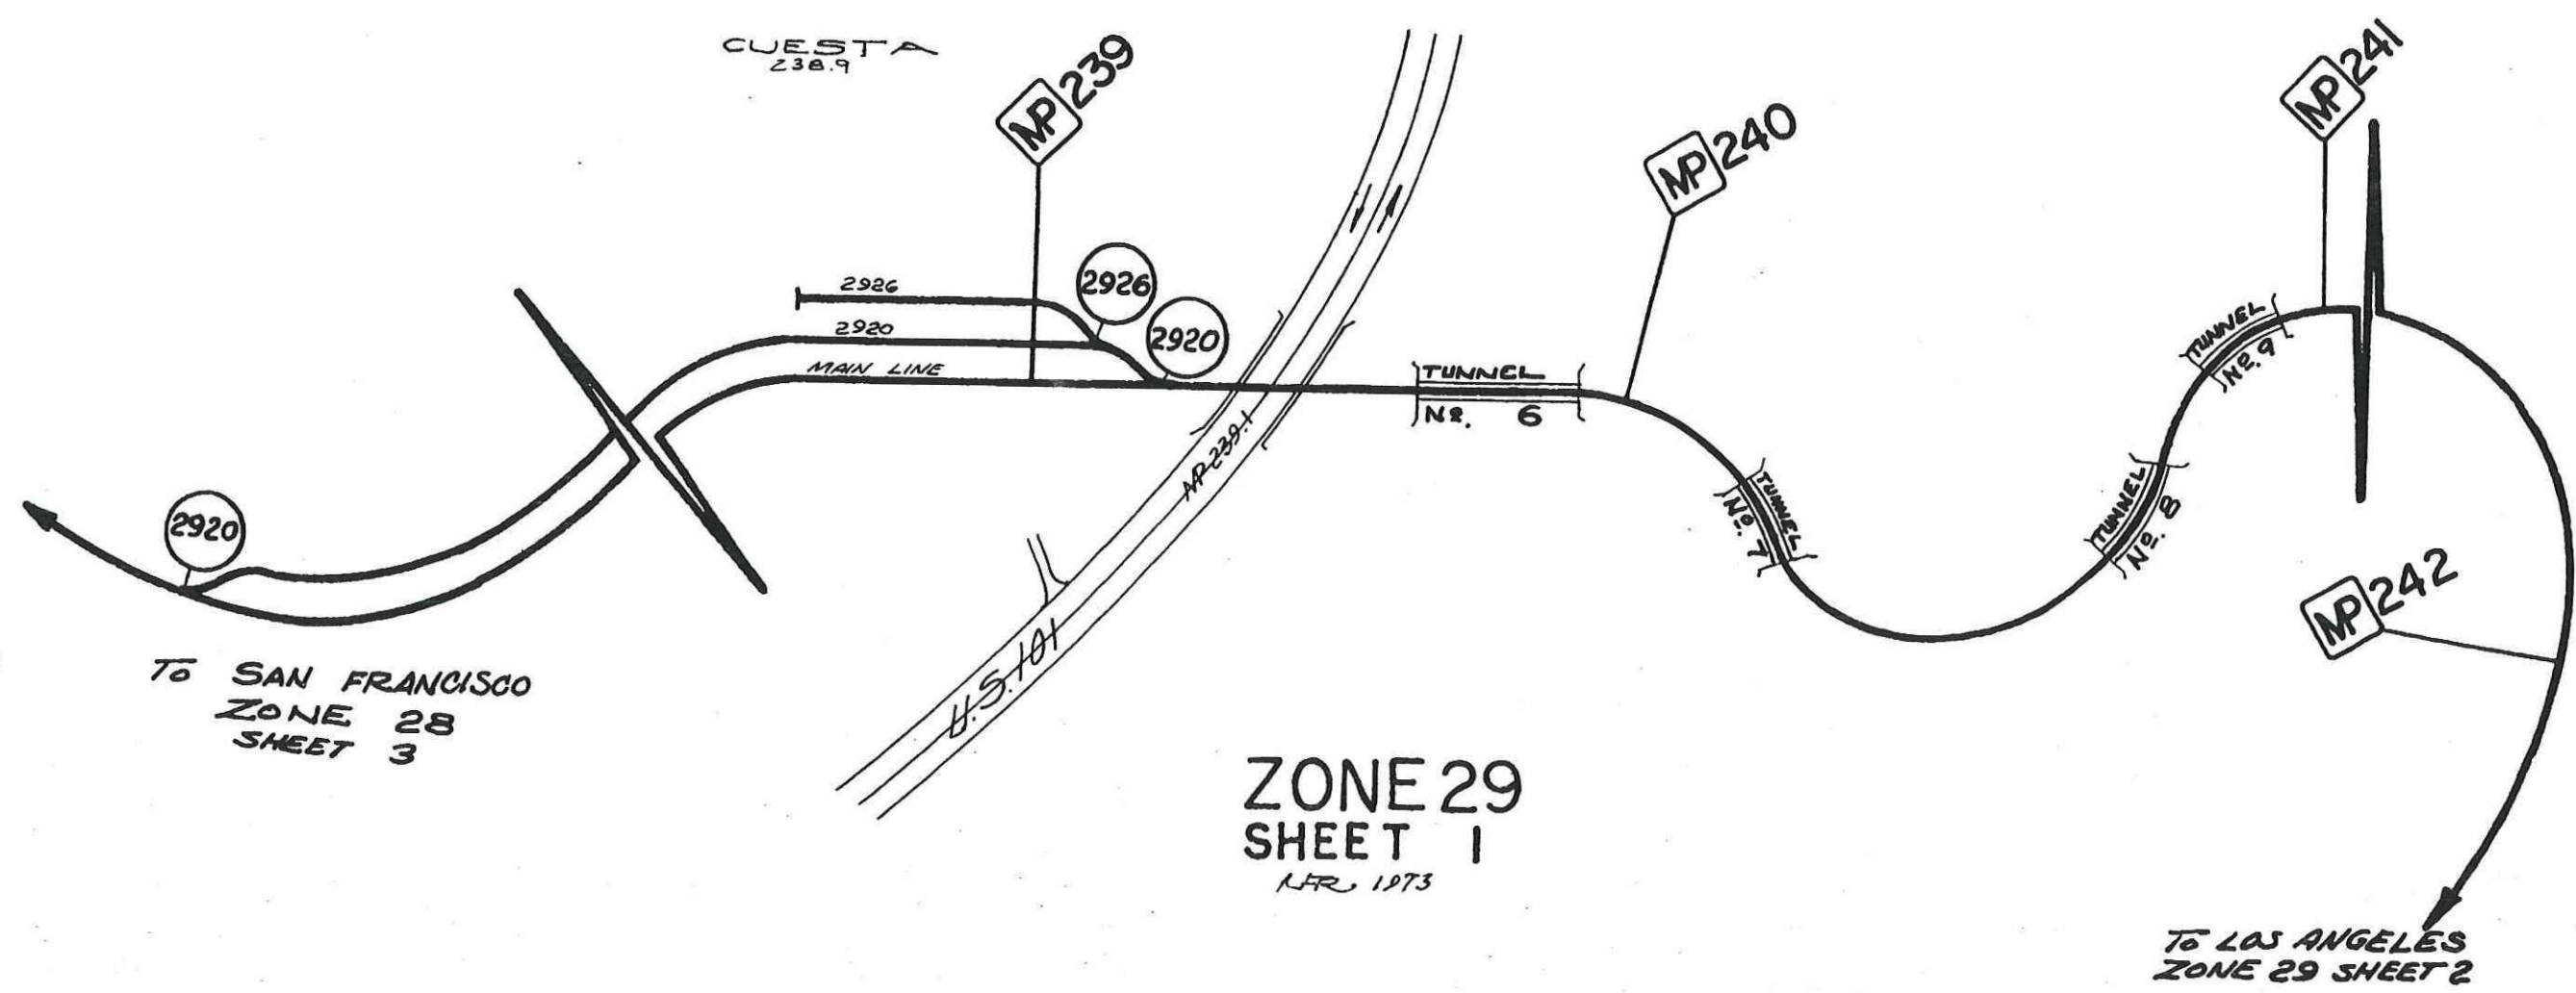

ZONE 29

<u>Track</u>	<u>Industry</u>	<u>Code/Spot</u>
2920	Cuesta Passing Track	
2926	Storage Track	91
2940	Serrano Passing Track	
2960	Chorro Passing Track	
2961	Chorro N & W Spur	99
2990	Goldtree Passing Track	
2992	Goldtree Team Track	90,97
2995	Wye Track to Camp San Luis Obispo	

CUESTA
238.9

MP 239

MP 240

MP 241

MP 242

To SAN FRANCISCO
ZONE 28
SHEET 3

ZONE 29
SHEET 1
APR 1973

To LOS ANGELES
ZONE 29 SHEET 2

244 MP

MP247

MP248

END DIVISION
WESTERN MP 250.6

Y
BUMPER

TO U.S. ARMY
CAMP SAN LUIS OBISPO