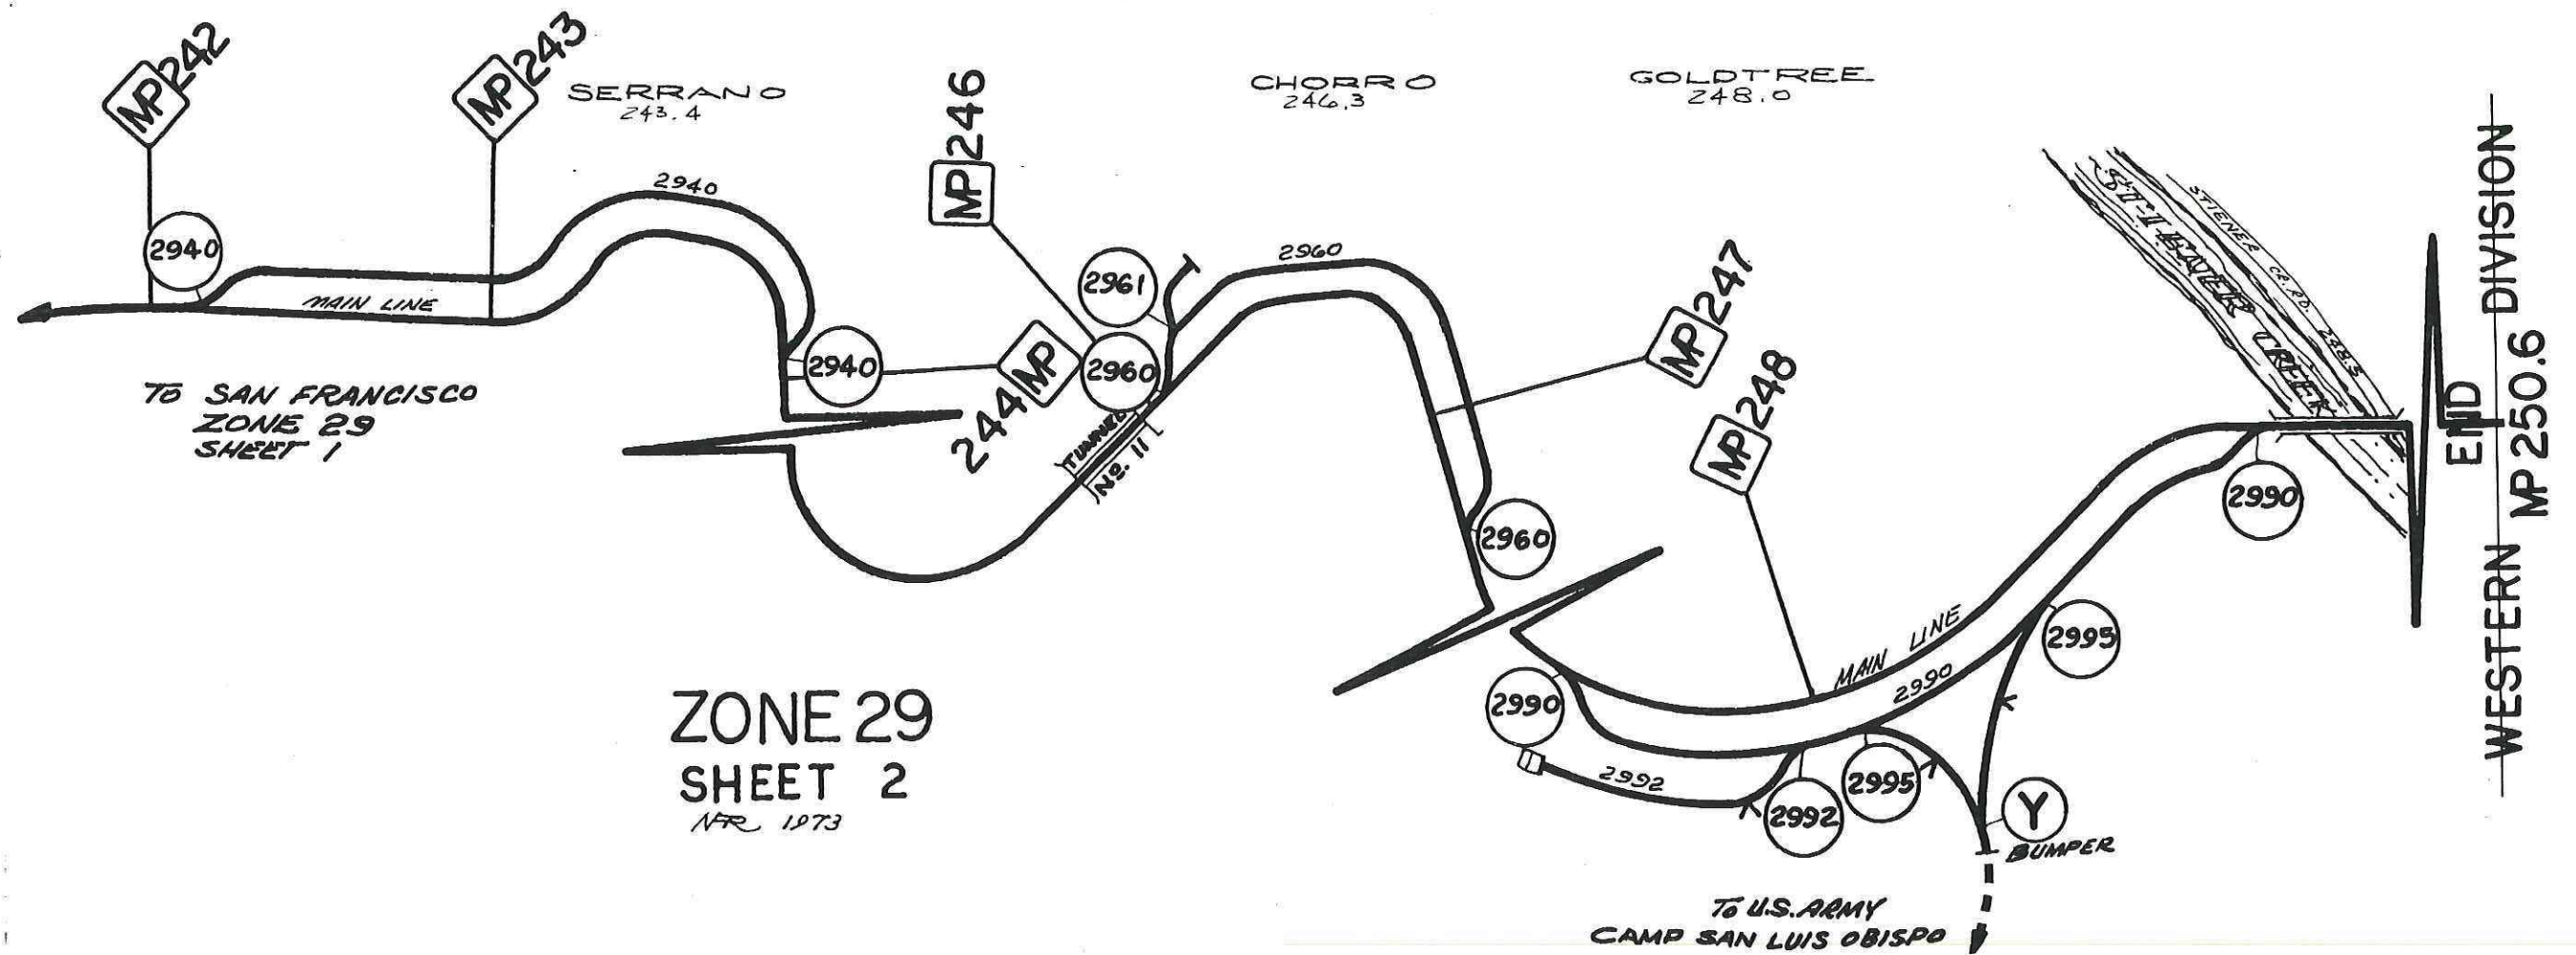

ZONE 29

<u>Track</u>	<u>Industry</u>	<u>Code/Spot</u>
2920	Cuesta Passing Track	
2926	Storage Track	91
2940	Serrano Passing Track	
2960	Chorro Passing Track	
2961	Chorro N & W Spur	99
2990	Goldtree Passing Track	
2992	Goldtree Team Track	90,97
2995	Wye Track to Camp San Luis Obispo	

CUESTA
238.9

MP 239

MP 240

MP 241

MP 242

To SAN FRANCISCO
ZONE 28
SHEET 3

ZONE 29
SHEET 1
APR 1973

To LOS ANGELES
ZONE 29 SHEET 2

MP242

MP243

SERRANO
243.4

MP246

CHORRO
246.3

GOLDTREE
248.0

TO SAN FRANCISCO
ZONE 29
SHEET 1

ZONE 29
SHEET 2
NFR 1973

244 MP

MP247

MP248

END DIVISION
WESTERN MP 250.6

Y
BUMPER

TO U.S. ARMY
CAMP SAN LUIS OBISPO