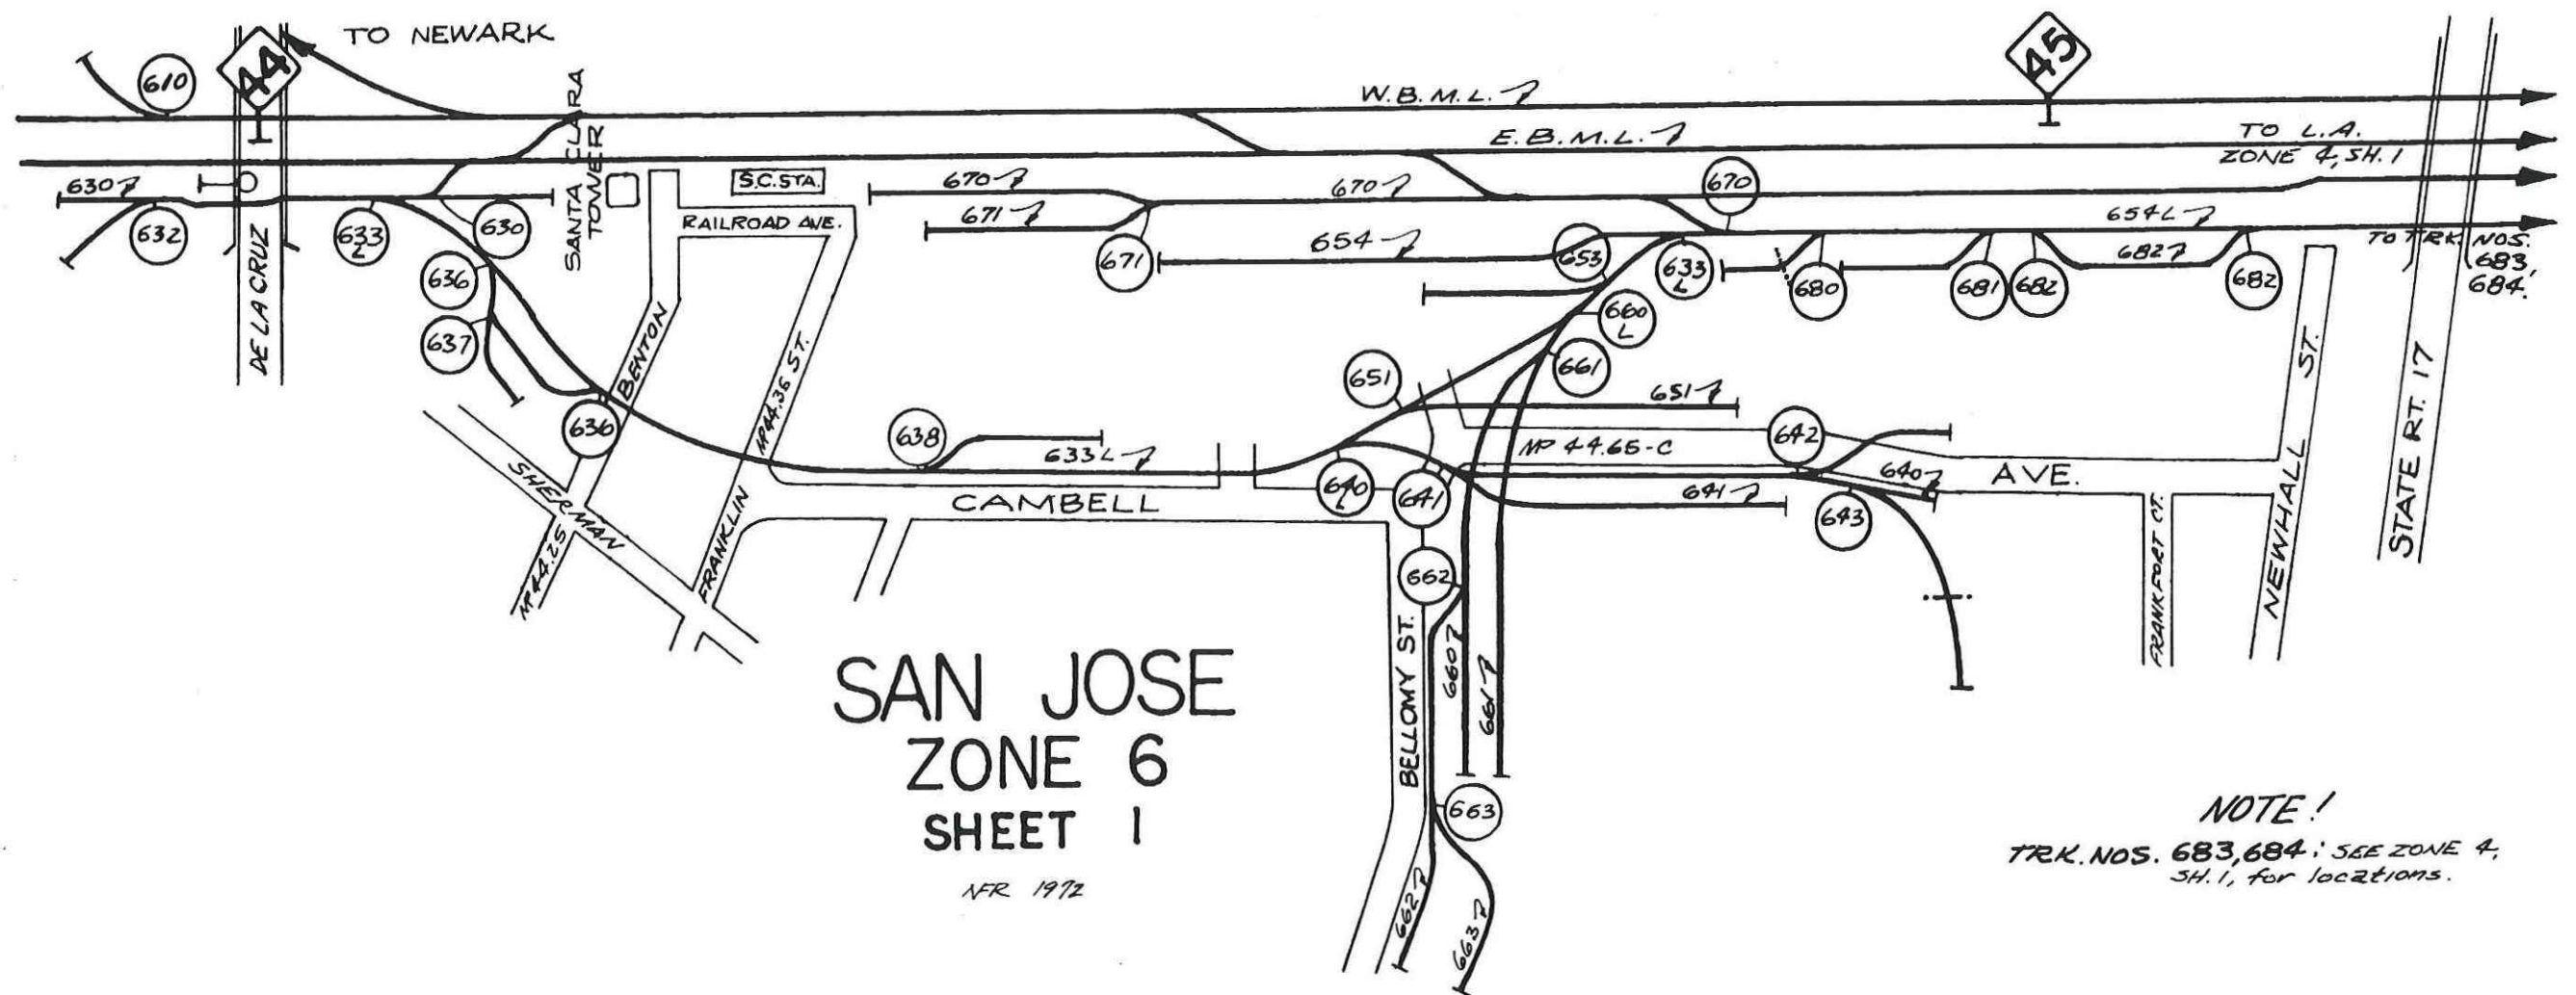

ZONE 6  
SANTA CLARA AREA

<u>Track No.</u>	<u>Industry</u>
610	Western Castings
630	Valley Rockery
632	Drywall Supply
633	Lead Track
636	SP Runaround Track
637	Amaral Plumbing
638	Mayfair Packing Co. #4
640	Lead Track
641	Pratt Lowe Division Duffy Mott
642	Vacant
643	Owens Illinois Glass Co.
651	Merchants Refrigerating.
653	Vacant
654	Lead Track
654	Vacant (end)
660	Lead Track
660	Pratt Lowe Division Duffy Mott(end)
661	Pratt Lowe Division Duffy Mott
662	Drywall Supply
663	Drywall Supply
663	Pratt Lowe Division Duffy Mott
670	Sur-T
670	John Bruner
671	Santa Clara Team Track
680	Vacant
681	Stokeley Van Camp (perishable)
682	Kanda Corporation
683	Vacant
684	Vacant

SAN JOSE  
 ZONE 6  
 SHEET 1

NFR 1972

**NOTE!**  
 TRK. NOS. 683, 684; SEE ZONE 4,  
 SH. 1, for locations.